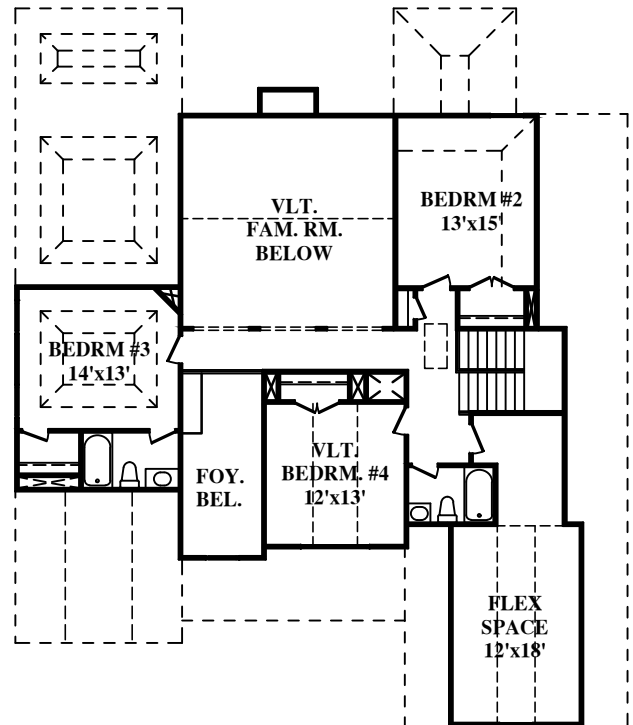

GRAYCLIFF

R-3576

TOTAL HEATED 3,576 HSF

FIRST FLOOR 2,424 HSF

SECOND FLOOR 1,152 HSF

RENDERINGS ARE FURNISHED AS A GUIDE ONLY, ACTUAL CONSTRUCTION AND DIMENSIONS MAY VARY.