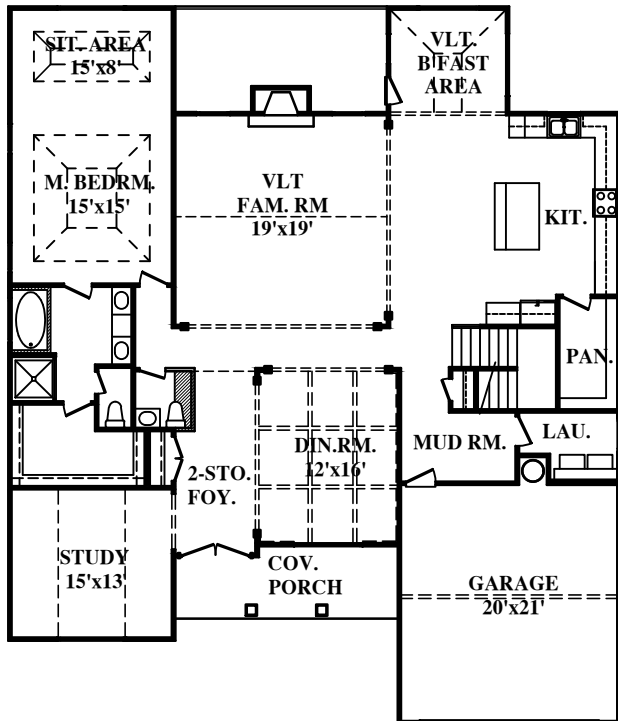

GRAYCLIFF

R-3576

TOTAL HEATED 3,576 HSF

FIRST FLOOR 2,424 HSF

SECOND FLOOR 1,152 HSF

RENDERINGS ARE FURNISHED AS A GUIDE ONLY, ACTUAL CONSTRUCTION AND DIMENSIONS MAY VARY.