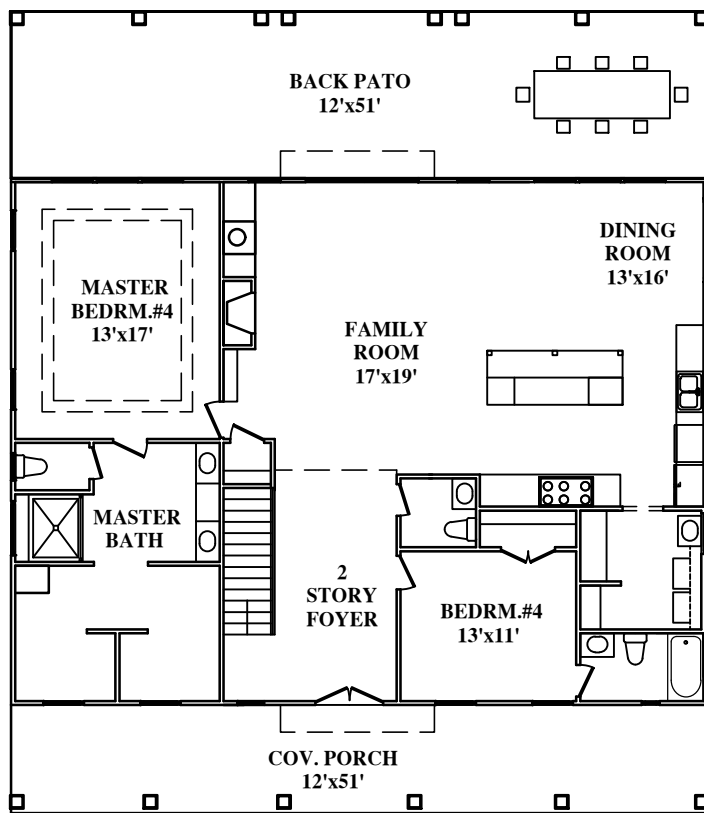

THE BEAUFORT PLAN

TOTAL 2,701 HSF

FIRST FLOOR 1,850 HSF

SECOND FLOOR 851 HSF

RENDERINGS ARE FURNISHED AS A GUIDE ONLY, ACTUAL CONSTRUCTION AND DIMENSIONS MAY VARY.