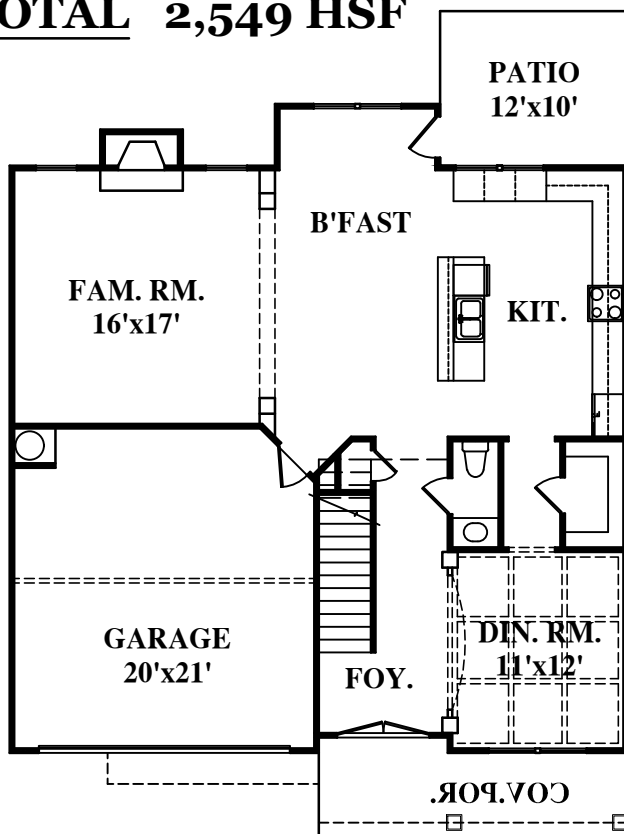

TRINITY @ THE FARMS LHF
LOT#36 2 STORY 4 BEDROOM

TOTAL 2,549 HSF

FIRST FLOOR 1,160 HSF

SECOND FLOOR 1,389 HSF

RENDERINGS ARE FURNISHED AS A GUIDE ONLY, ACTUAL CONSTRUCTION AND DIMENSIONS MAY VARY.