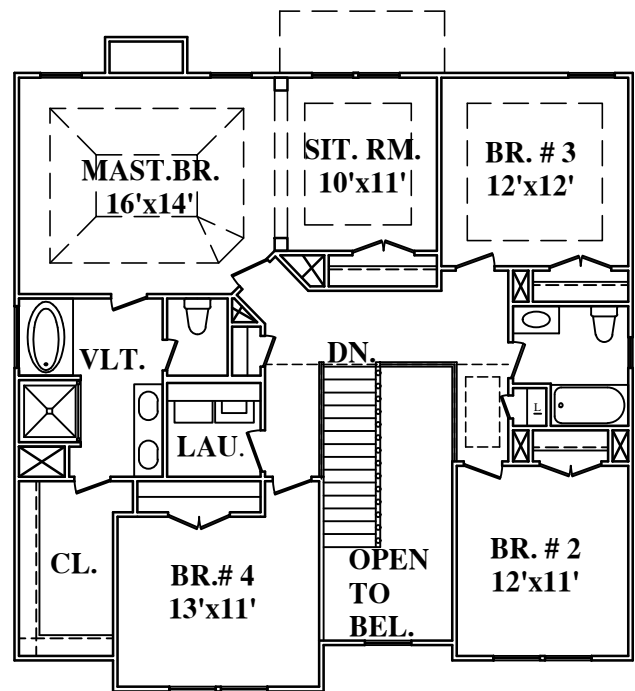

TRINITY @ THE FARMS LHF
LOT#36 2 STORY 4 BEDROOM

TOTAL 2,549 HSF

FIRST FLOOR 1,160 HSF

SECOND FLOOR 1,389 HSF

RENDERINGS ARE FURNISHED AS A GUIDE ONLY, ACTUAL CONSTRUCTION AND DIMENSIONS MAY VARY.